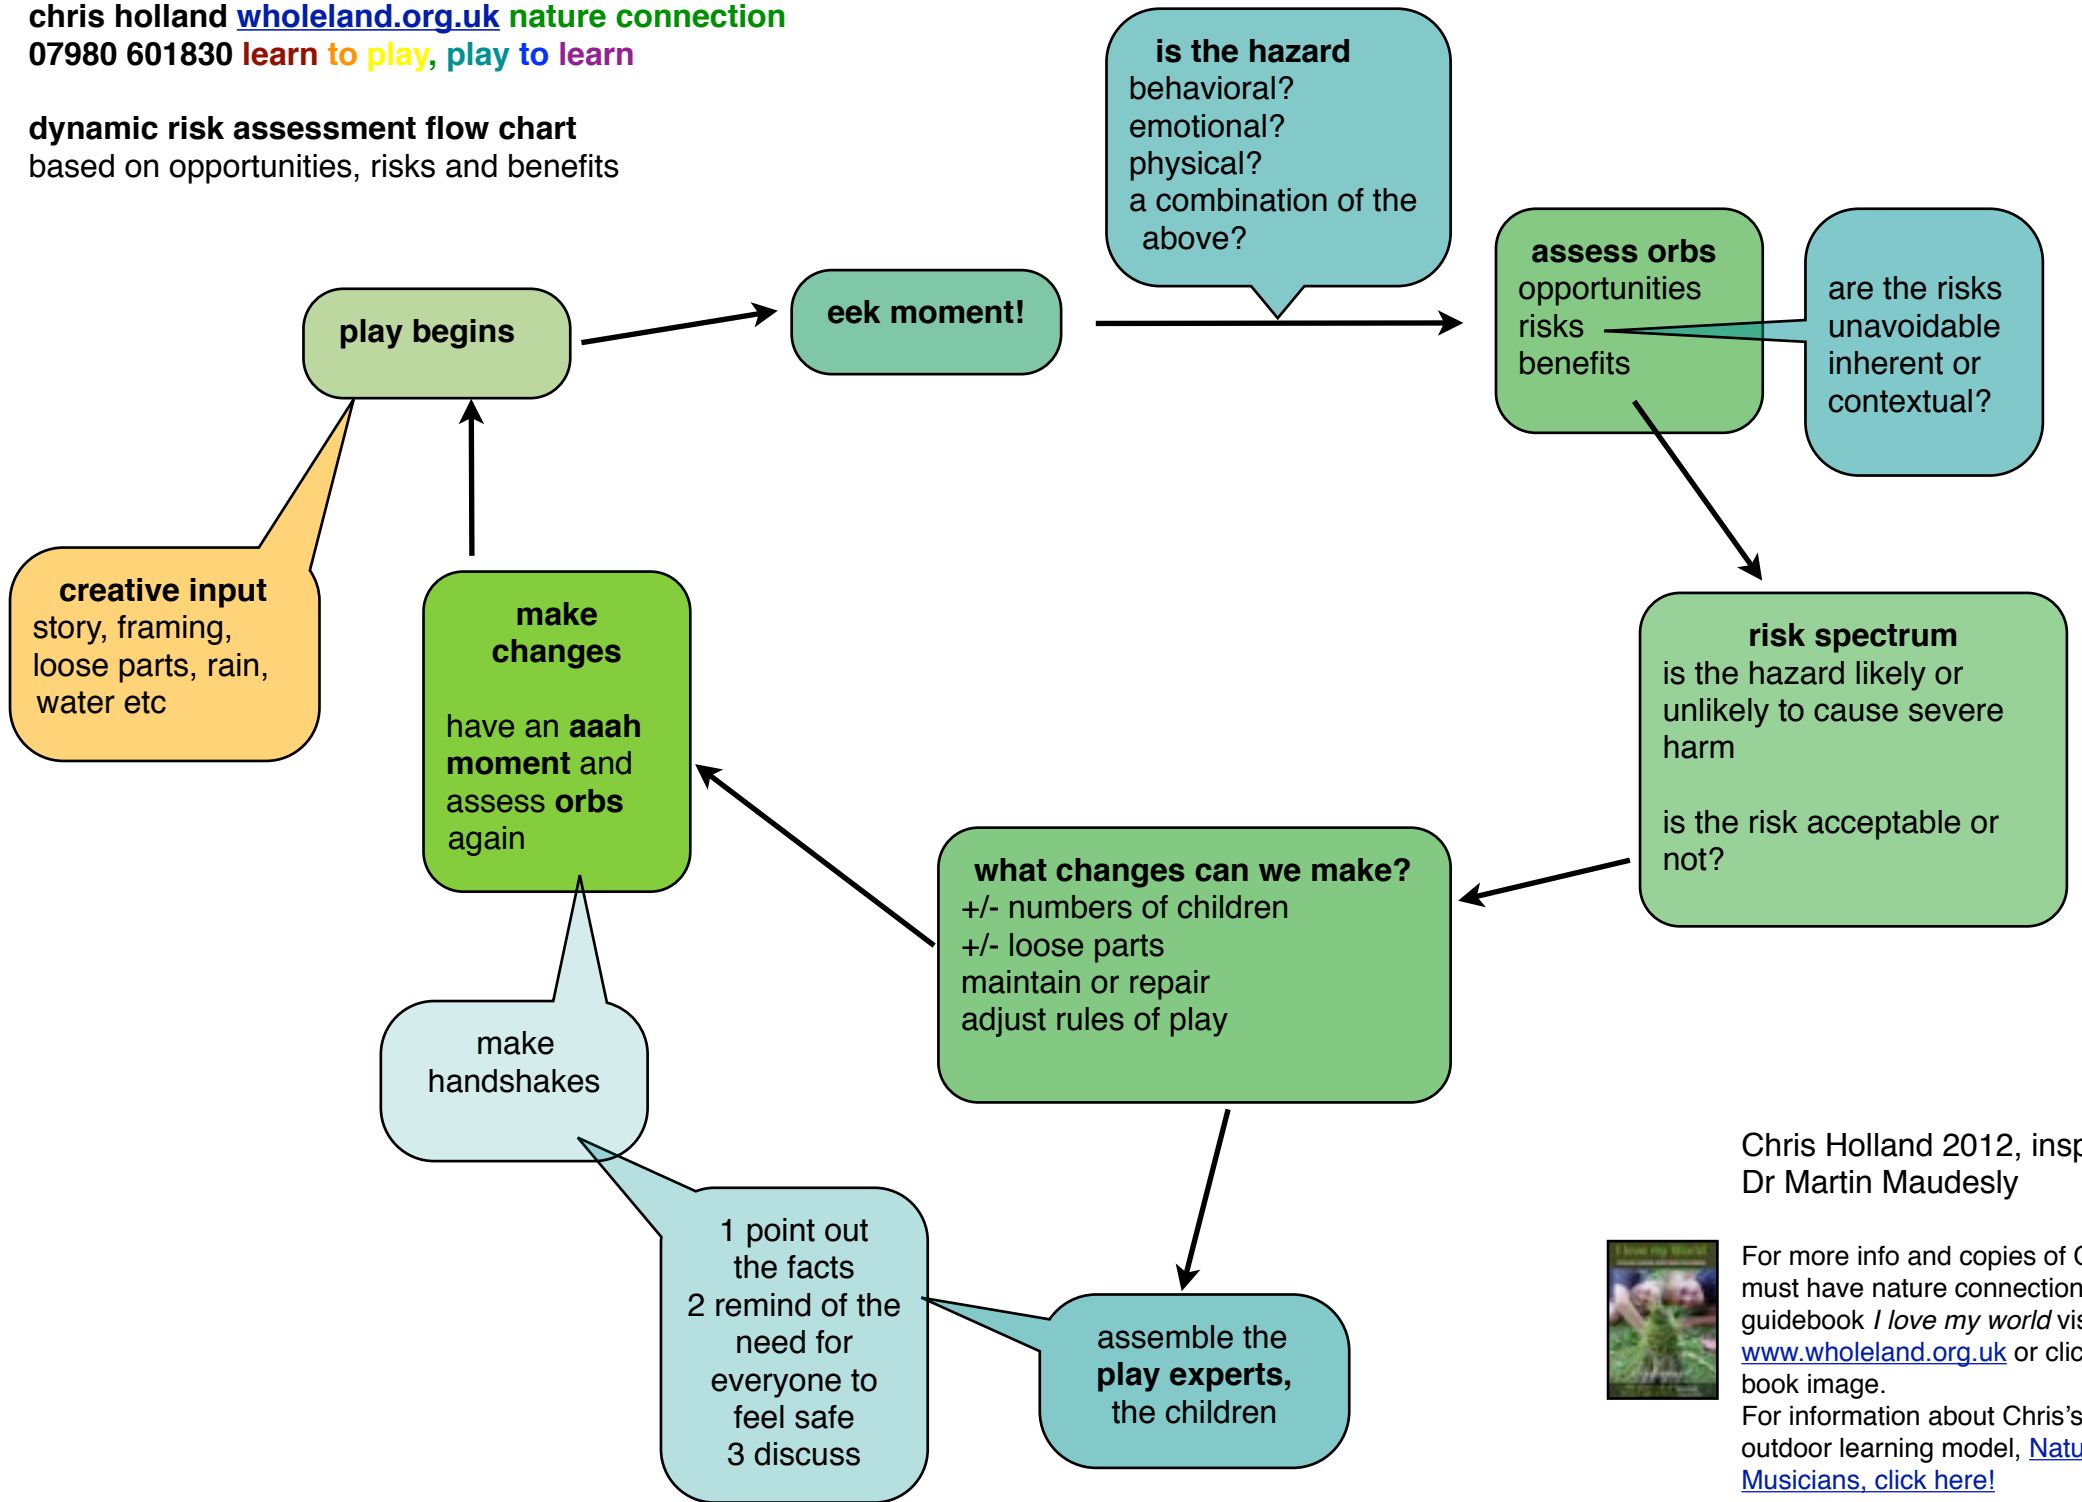

dynamic risk assessment flow chart
based on opportunities, risks and benefits

Chris Holland 2012, inspired by
Dr Martin Maudesly

For more info and copies of Chris's
must have nature connection
guidebook *I love my world* visit
www.wholeland.org.uk or click the
book image.
For information about Chris's new
outdoor learning model, [Natural
Musicians, click here!](#)